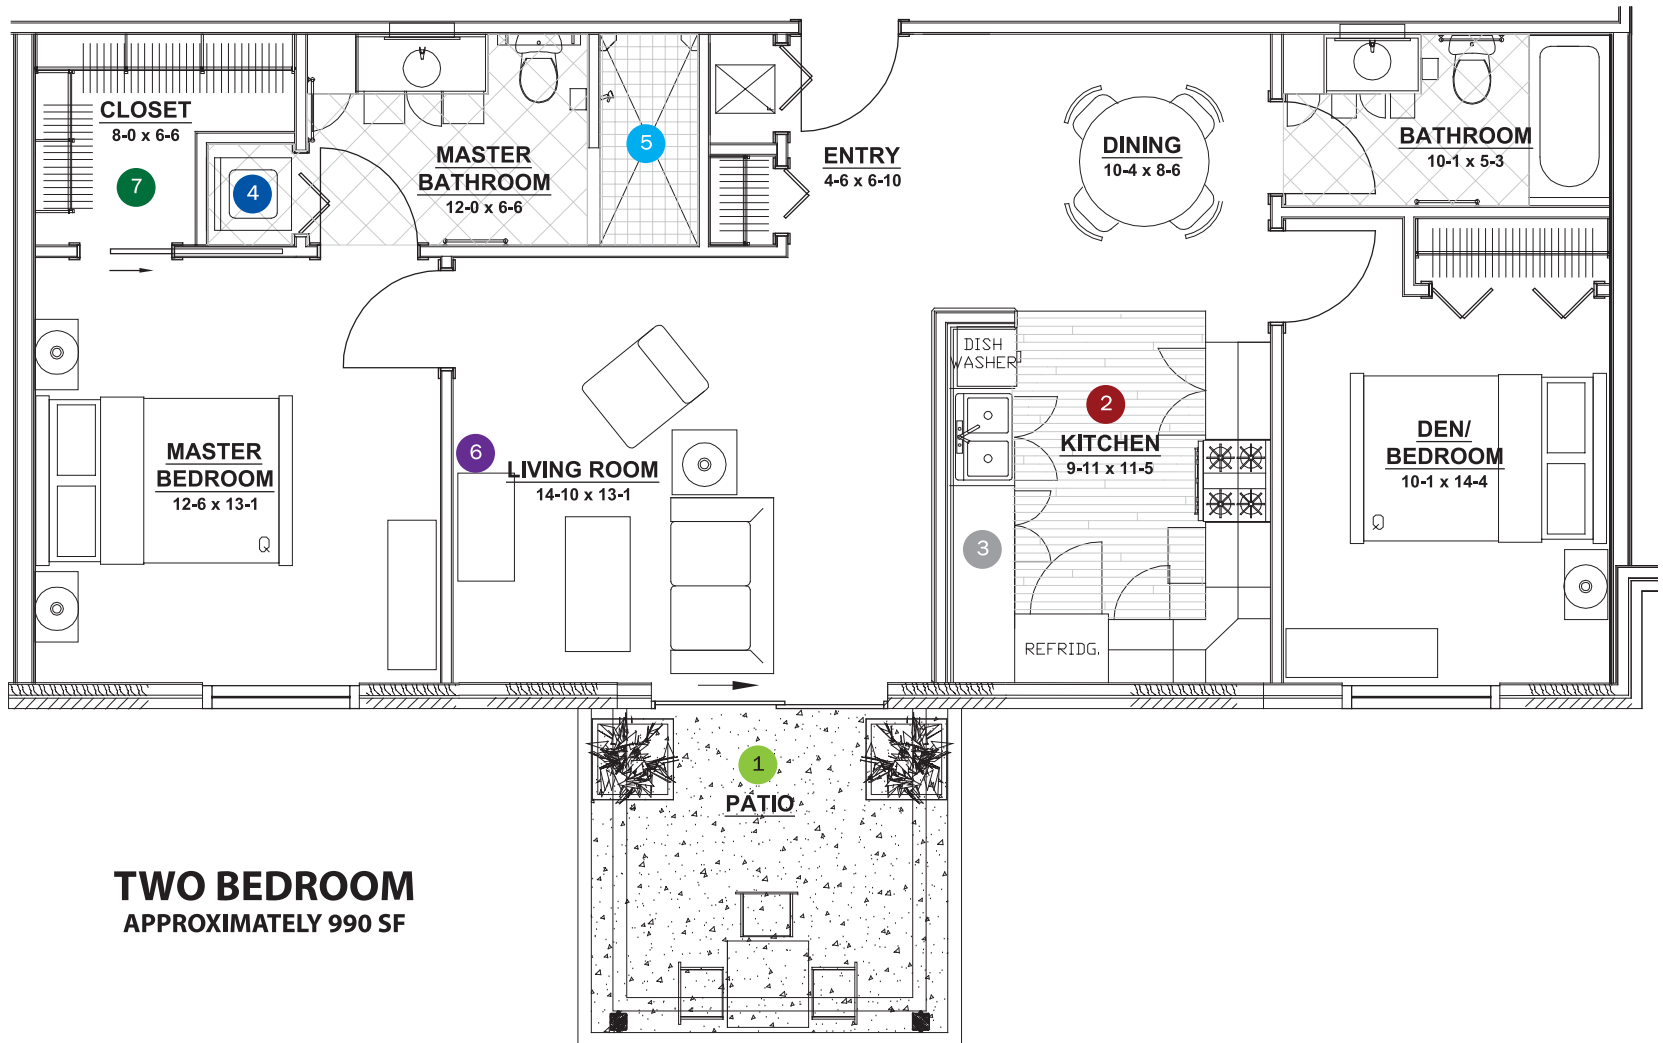

Tudor Oaks

Elite
2 Bedroom - 2 Bathroom
Contemporary

Featured Amenities

1. Walk out Patio/Balcony
2. Full Size Kitchen
3. Granite Counter Tops
4. Stacked Washer/Dryer
5. Walk in Shower
6. Entertainment Area
Cable/Internet Ready
7. Walk-in Closet