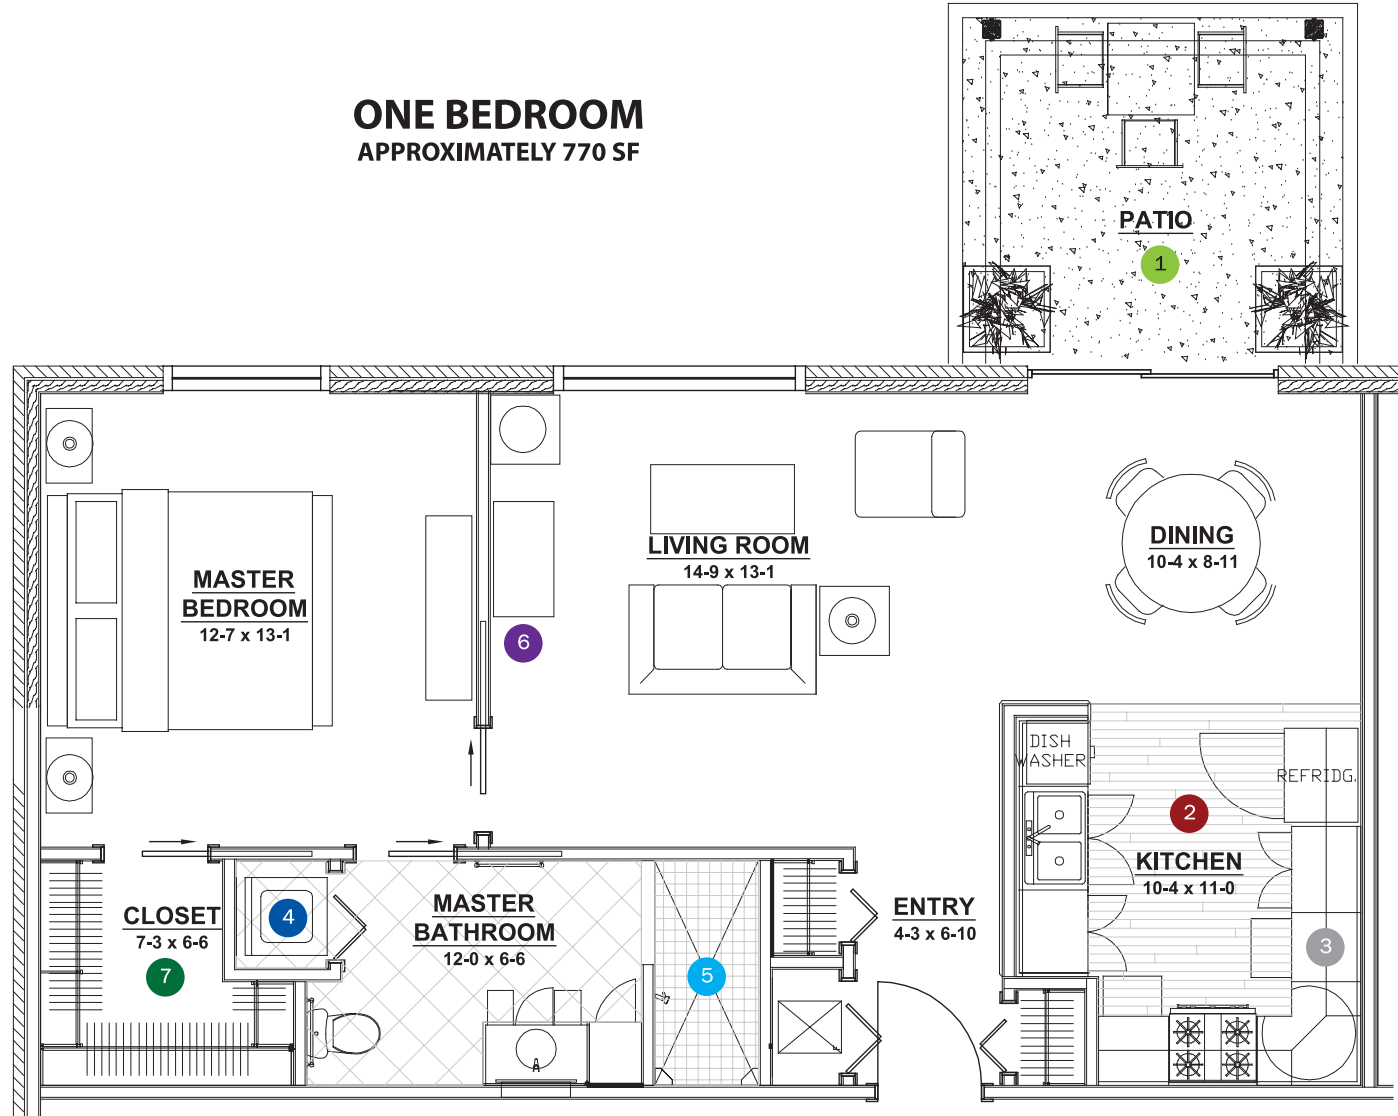

Tudor Oaks

Signature

1 Bedroom - 1 Bathroom

Contemporary

ONE BEDROOM APPROXIMATELY 770 SF

Featured Amenities

1. Walk out Patio/Balcony
2. Full Size Kitchen
3. Granite Counter Tops
4. Stacked Washer/Dryer
5. Walk in Shower
6. Entertainment Area
Cable/Internet Ready
7. Walk-in Closet